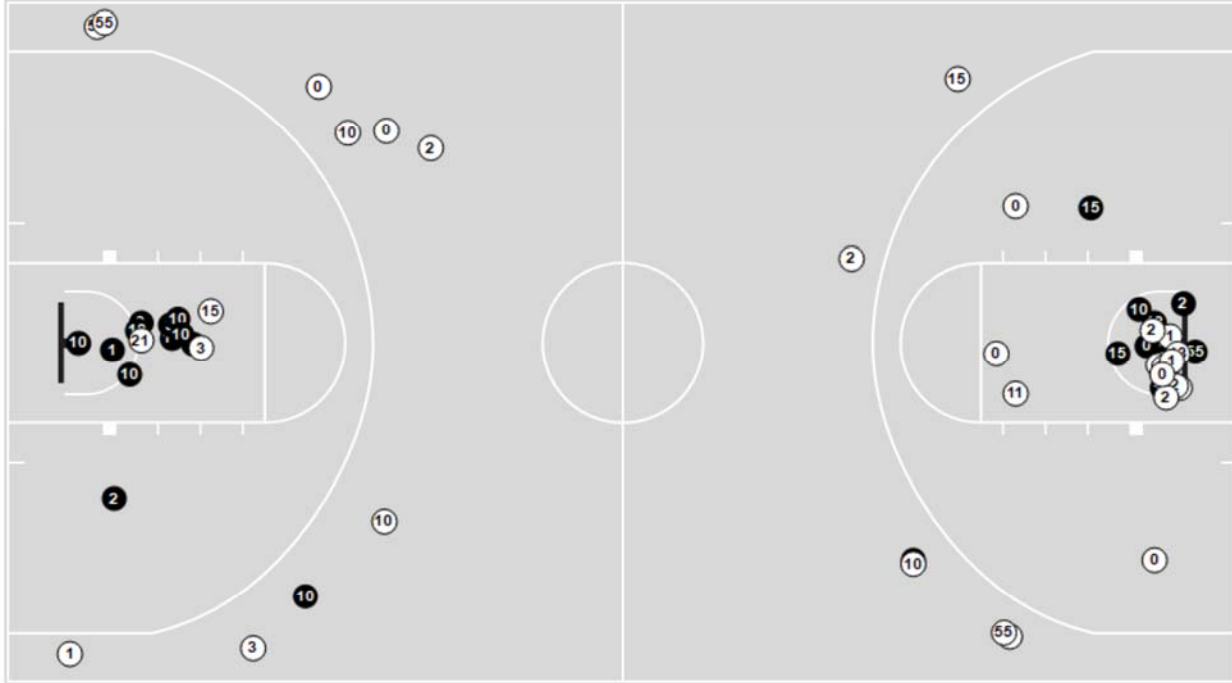

Officials: Amy Bonner, Bart Lennox, Tommy Nunez

Players => All ; FG Types => All ; Results => All ;
Old Dominion

All Field Goals