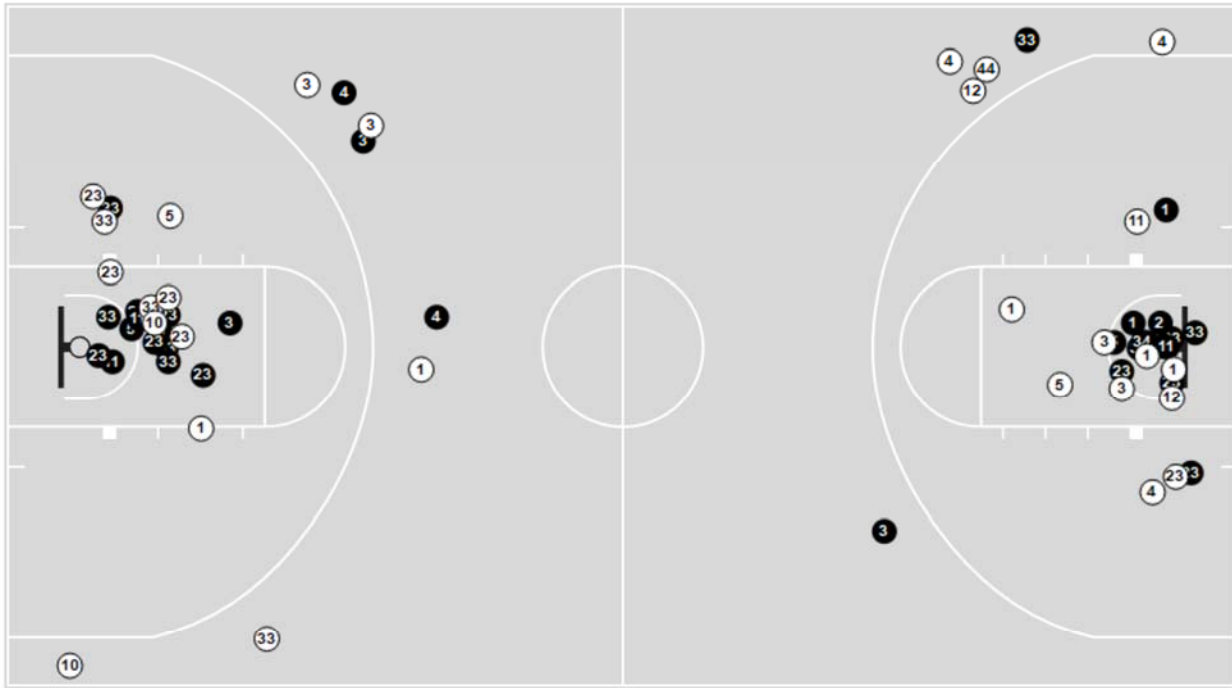

Officials: Amy Bonner, Bart Lennox, Tommy Nunez

Players => All ; FG Types => All ; Results => All ;

Massachusetts

All Field Goals