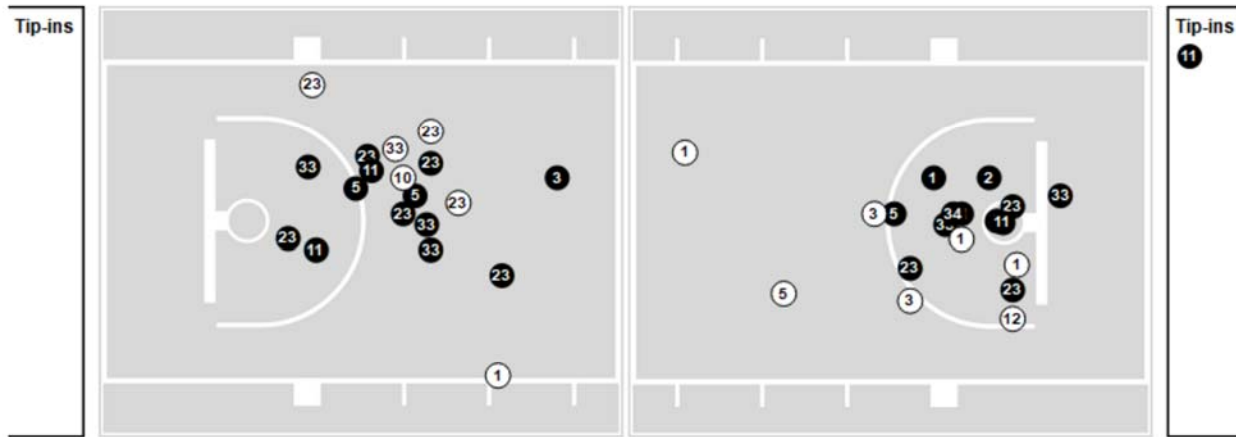

Shots in the Paint

N Made   **N** Missed   **N** - Player Number

Massachusetts	M/A	%
Field Goals	33/61	54
2 Points	28/47	60
3 Points	5/14	36
Free Throws	16/22	73

Massachusetts	M/A	%
Points in the Paint	50 (25/37)	68
Fast Break Points	12 (7/7)	100
Second Chance Points	14 (7/11)	64
Effective FG%	58