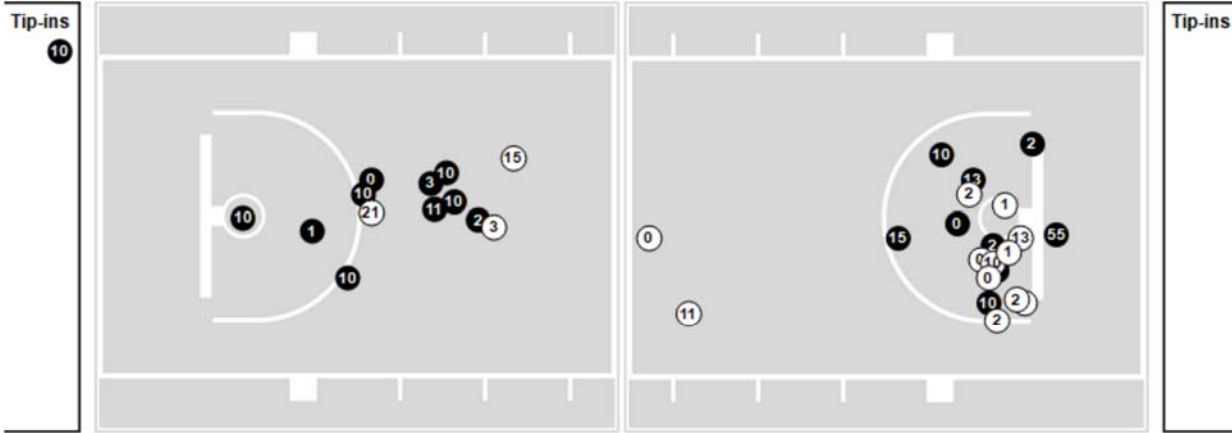

Shots in the Paint

● Made   ○ Missed   N - Player Number

Old Dominion	M/A	%
Field Goals	23/54	43
2 Points	21/38	55
3 Points	2/16	12
Free Throws	17/28	61

Old Dominion	M/A	%
Points in the Paint	38 (19/34)	56
Fast Break Points	18 (10/15)	67
Second Chance Points	4 (2/6)	33
Effective FG%	44